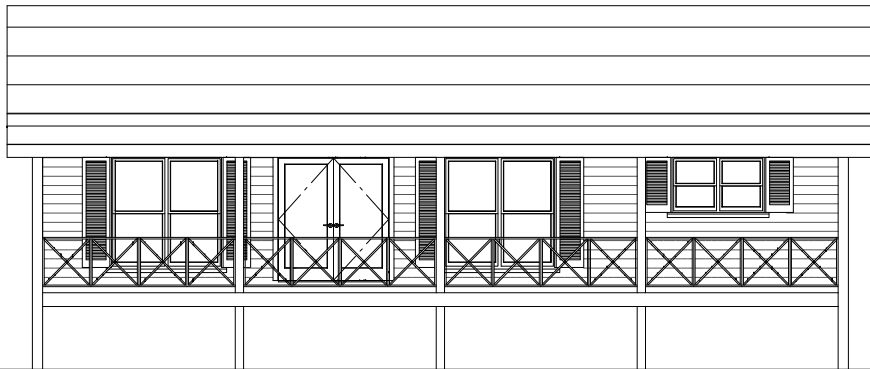

FRONT ELEVATION

SIDE ELEVATION

REAR ELEVATION

SIDE ELEVATION

HOPETOWN
32' X 44'

Island Homes

Nassau, Bahamas
Tel: (242)-324-1275
Email: islandhomesbahamas@yahoo.com

WRINKLE DEVELOPMENT LTD.