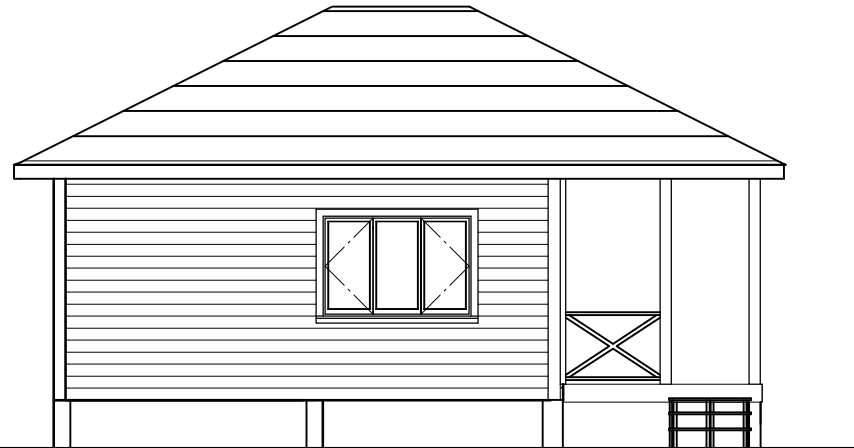

FRONT ELEVATION

SIDE ELEVATION

REAR ELEVATION

SIDE ELEVATION

GUN POINT
23' X 21'

Island Homes

Nassau, Bahamas
Tel: (242)-324-1275
Email: islandhomesbahamas@yahoo.com

WRINKLE DEVELOPMENT LTD.