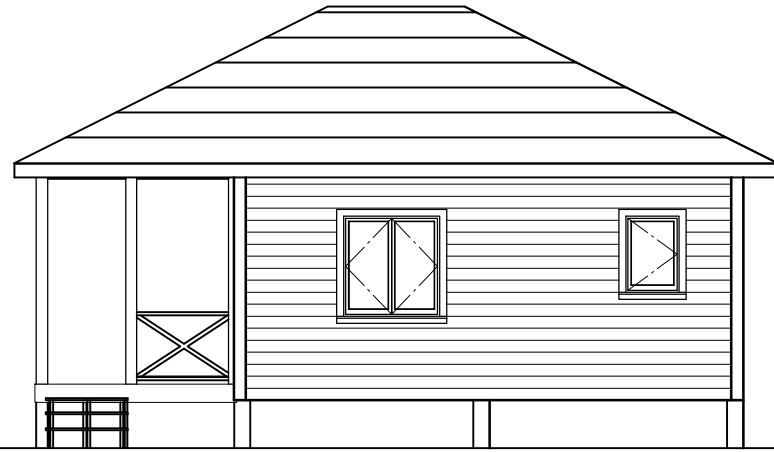

FRONT ELEVATION

SIDE ELEVATION

REAR ELEVATION

SIDE ELEVATION

GUN POINT
23' X 21'

Island Homes

Nassau, Bahamas
Tel: (242)-324-1275
Email: islandhomesbahamas@yahoo.com

WRINKLE DEVELOPMENT LTD.