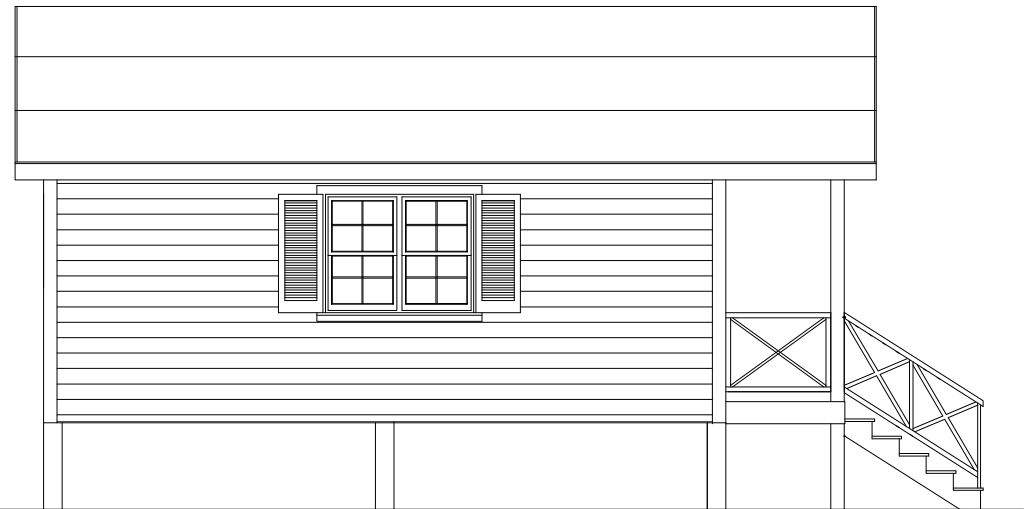

FRONT ELEVATION

SIDE ELEVATION

FRONT ELEVATION

SIDE ELEVATION

GUANA CAY
24' X 18'

Island Homes

Nassau, Bahamas
Tel: (242)-324-1275
Email: islandhomesbahamas@yahoo.com

WRINKLE DEVELOPMENT LTD.