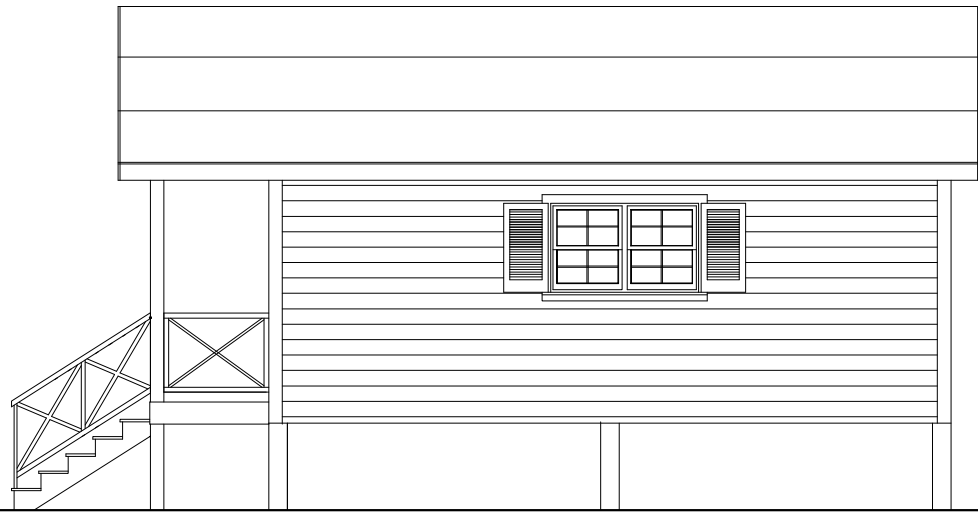

FRONT ELEVATION

SIDE ELEVATION

FRONT ELEVATION

SIDE ELEVATION

GUANA CAY
24' X 18'

Island Homes

Nassau, Bahamas
Tel: (242)-324-1275
Email: islandhomesbahamas@yahoo.com

WRINKLE DEVELOPMENT LTD.