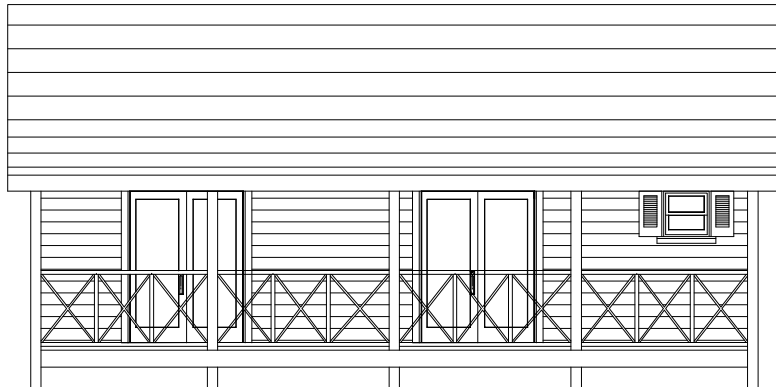

FRONT ELEVATION

SIDE ELEVATION

REAR ELEVATION

SIDE ELEVATION

DOCK III
28' X 32'

Island Homes

Nassau, Bahamas
Tel: (242)-324-1275
Email: islandhomesbahamas@yahoo.com

WRINKLE DEVELOPMENT LTD.