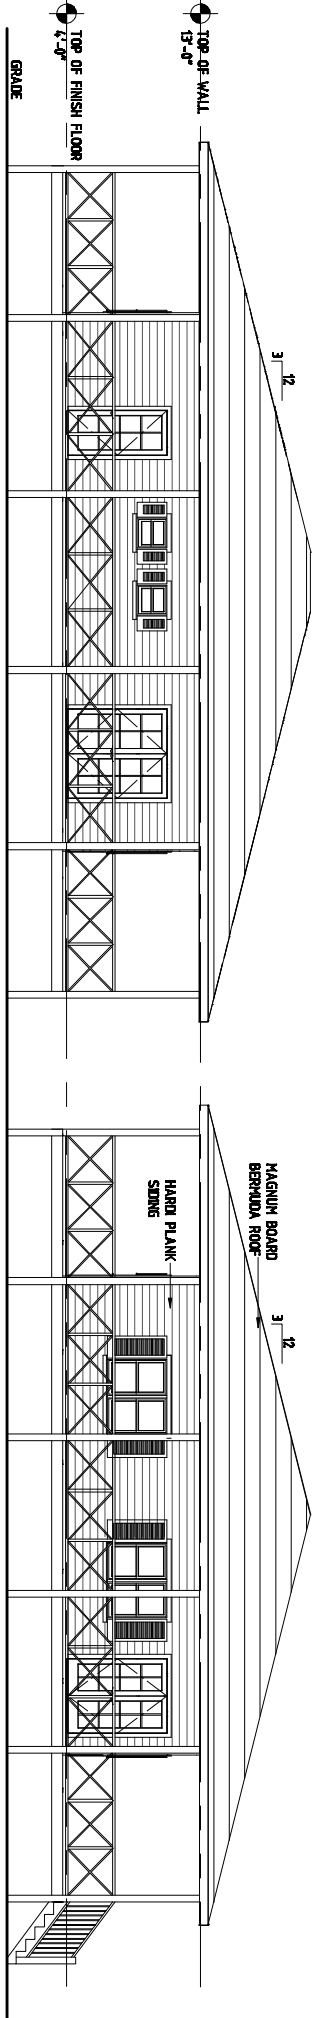

FRONT ELEVATION

SIDE ELEVATION

REAR ELEVATION

SIDE ELEVATION

**SOUND HOUSE**  
32' x 36'

**Island Homes**  
Nassau, Bahamas  
Tel: (242)-324-4775  
Email: islandhomes@bahamas@yahoo.com

**W** RINNE DEVELOPMENT LTD.  
P.O. BOX N-6706  
Nassau, Bahamas  
Tel: (242)-325-5363  
Email: www.rinndevel.com

DESCRIPTION:  
**ELEVATIONS**